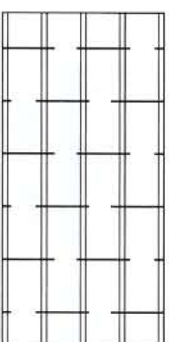

BRICKBOND PATTERN
203mm x 55mm