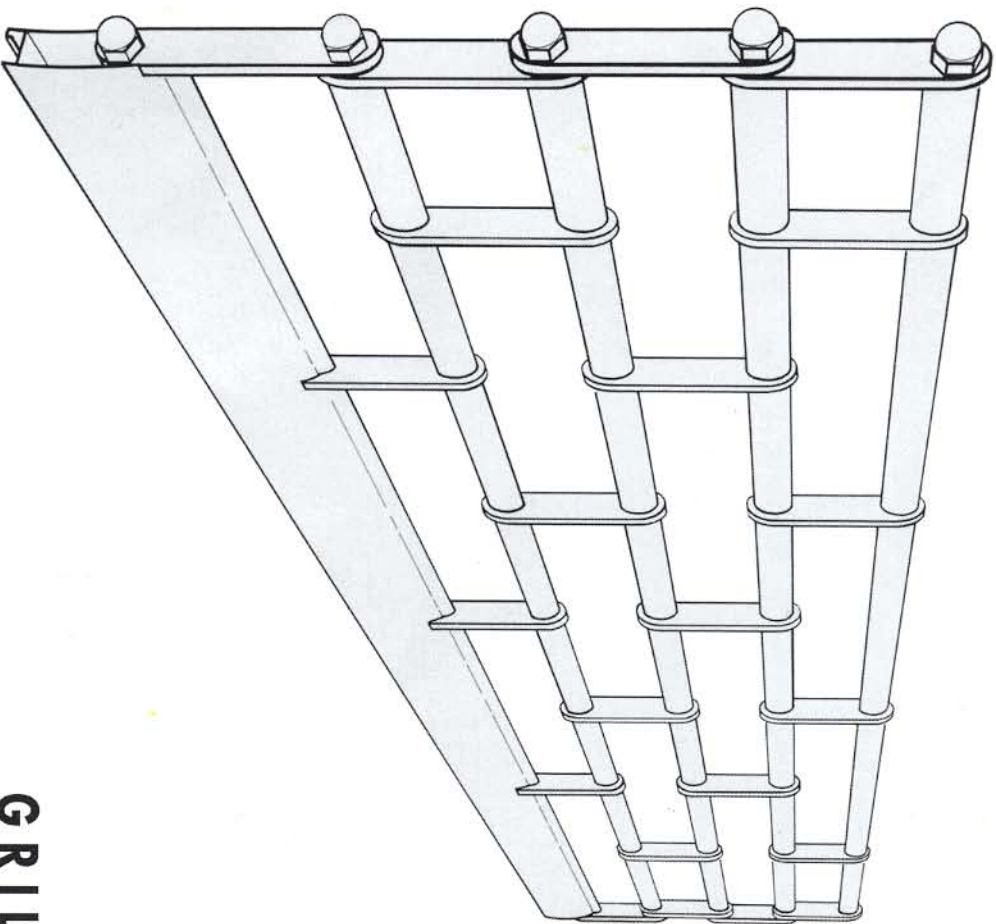

ARMOURPOST

GRILLA PORTCULLIS ROLLING GRILLE

FACT SHEET 02

GRILLA PORTCULLIS ROLLING GRILLE

Manufactured from 78mm aluminium tubes with 80mm flat links, supported by 8mm steel rods to provide curtains of 203mm x 55mm brickbond style or 100mm x 55mm in-line style.

Steel rods have threaded ends to provide extra strength and stability to the grille curtain.

Robust bottom rail section provides a strong finish to the grille curtain.

Powder coated or anodised finish available.

Operation can be manual or electric.